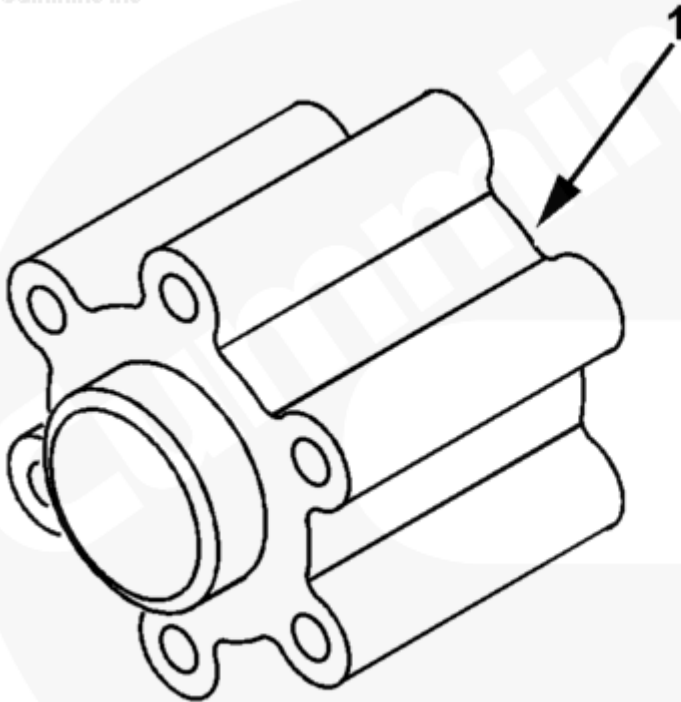

Parts Catalog - Option Detail

Electronic Parts Catalog - Option Detail				
Option	Group	Graphic	Film Card	Date
SP2014-04	08.05	sz200gr	II	07-APR-08
Engines	ISM CM570, ISM CM570/870, ISM CM875, ISM CM876, ISM CM876 E, ISM11 CM876 M103, ISM11 CM876 SN, M11 CELECT, M11 CELECT PLUS, M11 MECHANICAL, QSM11 CM570, QSM11 CM876			

©Cummins Inc

sz200gr

[SMALL](#) | [MEDIUM](#) | [LARGE](#)

Cart	Ref No	Part Number	Part Description	Required	Remarks
View My Cart					
		SP2014-04	Fan Pilot Spacer		
					Fan Pilot Spacer
					Spacer Thickness: 80.01 mm
					(3.15")
					Fan Pilot Dia: 50.8 mm
					(2")

					Fan Pilot Bolt Circle Dia:
					88.90 mm (3.5")
					Fan Mtg Bolt Circle Dia:
					88.90 mm (3.5")
<input type="checkbox"/>	1	4962613	Fan Spacer	1	

© 2019 Cummins Inc., Box 3005, Columbus, IN 47202-3005 U.S.A.
Terms of Use and Disclaimers | Recommended System Requirements
Need Assistance? Please click on the Contact Us button in the top right corner of any page.